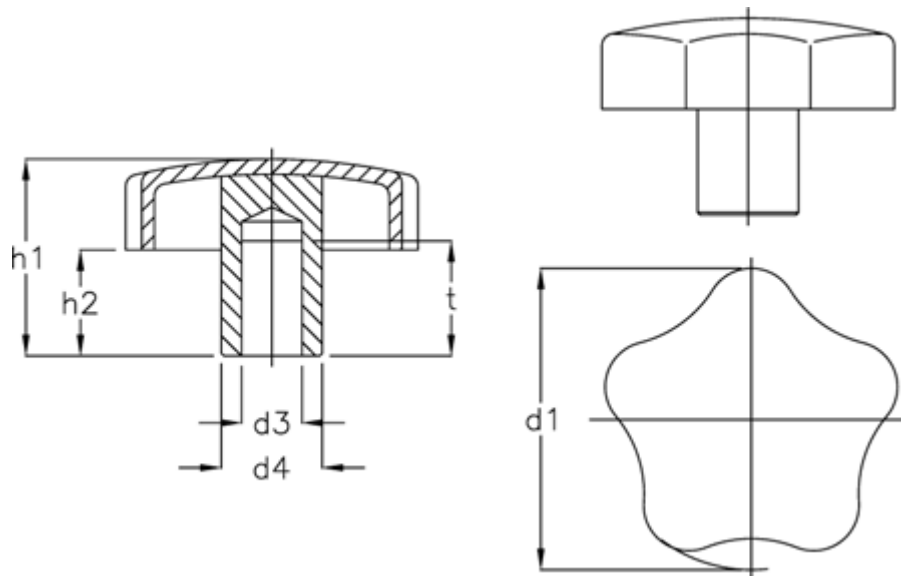

Article number: 20541259

Description: E+G Hand knob GN 5336-70-B 16-C-MT

## Measures

$d_1$	= 70
$d_3$	= B16
$d_4$	= 26
$H_1$	= 46
$H_2$	= 23.0
$t_1$ min.	= 28